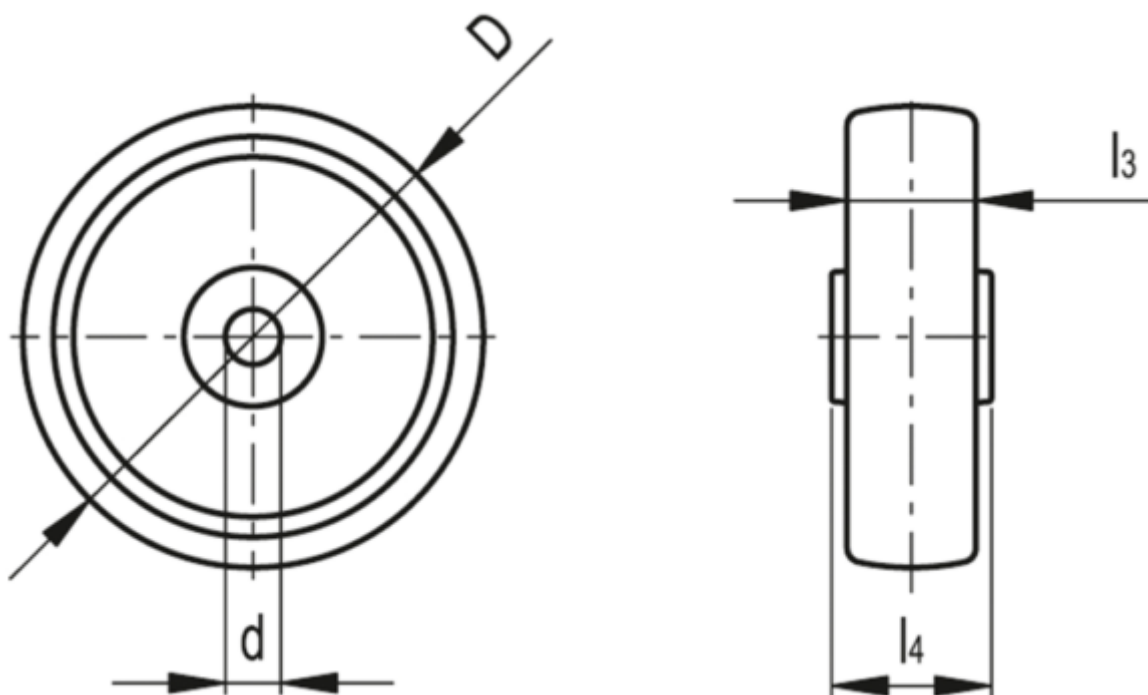

# Data Sheet

Article number: 2314451011

Description: E+G polyurethane wheel 451011  
RE.FF-125-RBL - Loose wheel

## Measures

|                        |          |            |                 |
|------------------------|----------|------------|-----------------|
| Code                   | = 451011 | Type       | = RE.FF-125-RBL |
| D                      | = 125    | Weight (g) | = 250           |
| d                      | = 15     |            |                 |
| Dynamic load (N)       | = 2300   |            |                 |
| l3                     | = 35     |            |                 |
| l4                     | = 44     |            |                 |
| Max static load (N)    | = 3500   |            |                 |
| Rolling resistance (N) | = 2300   |            |                 |